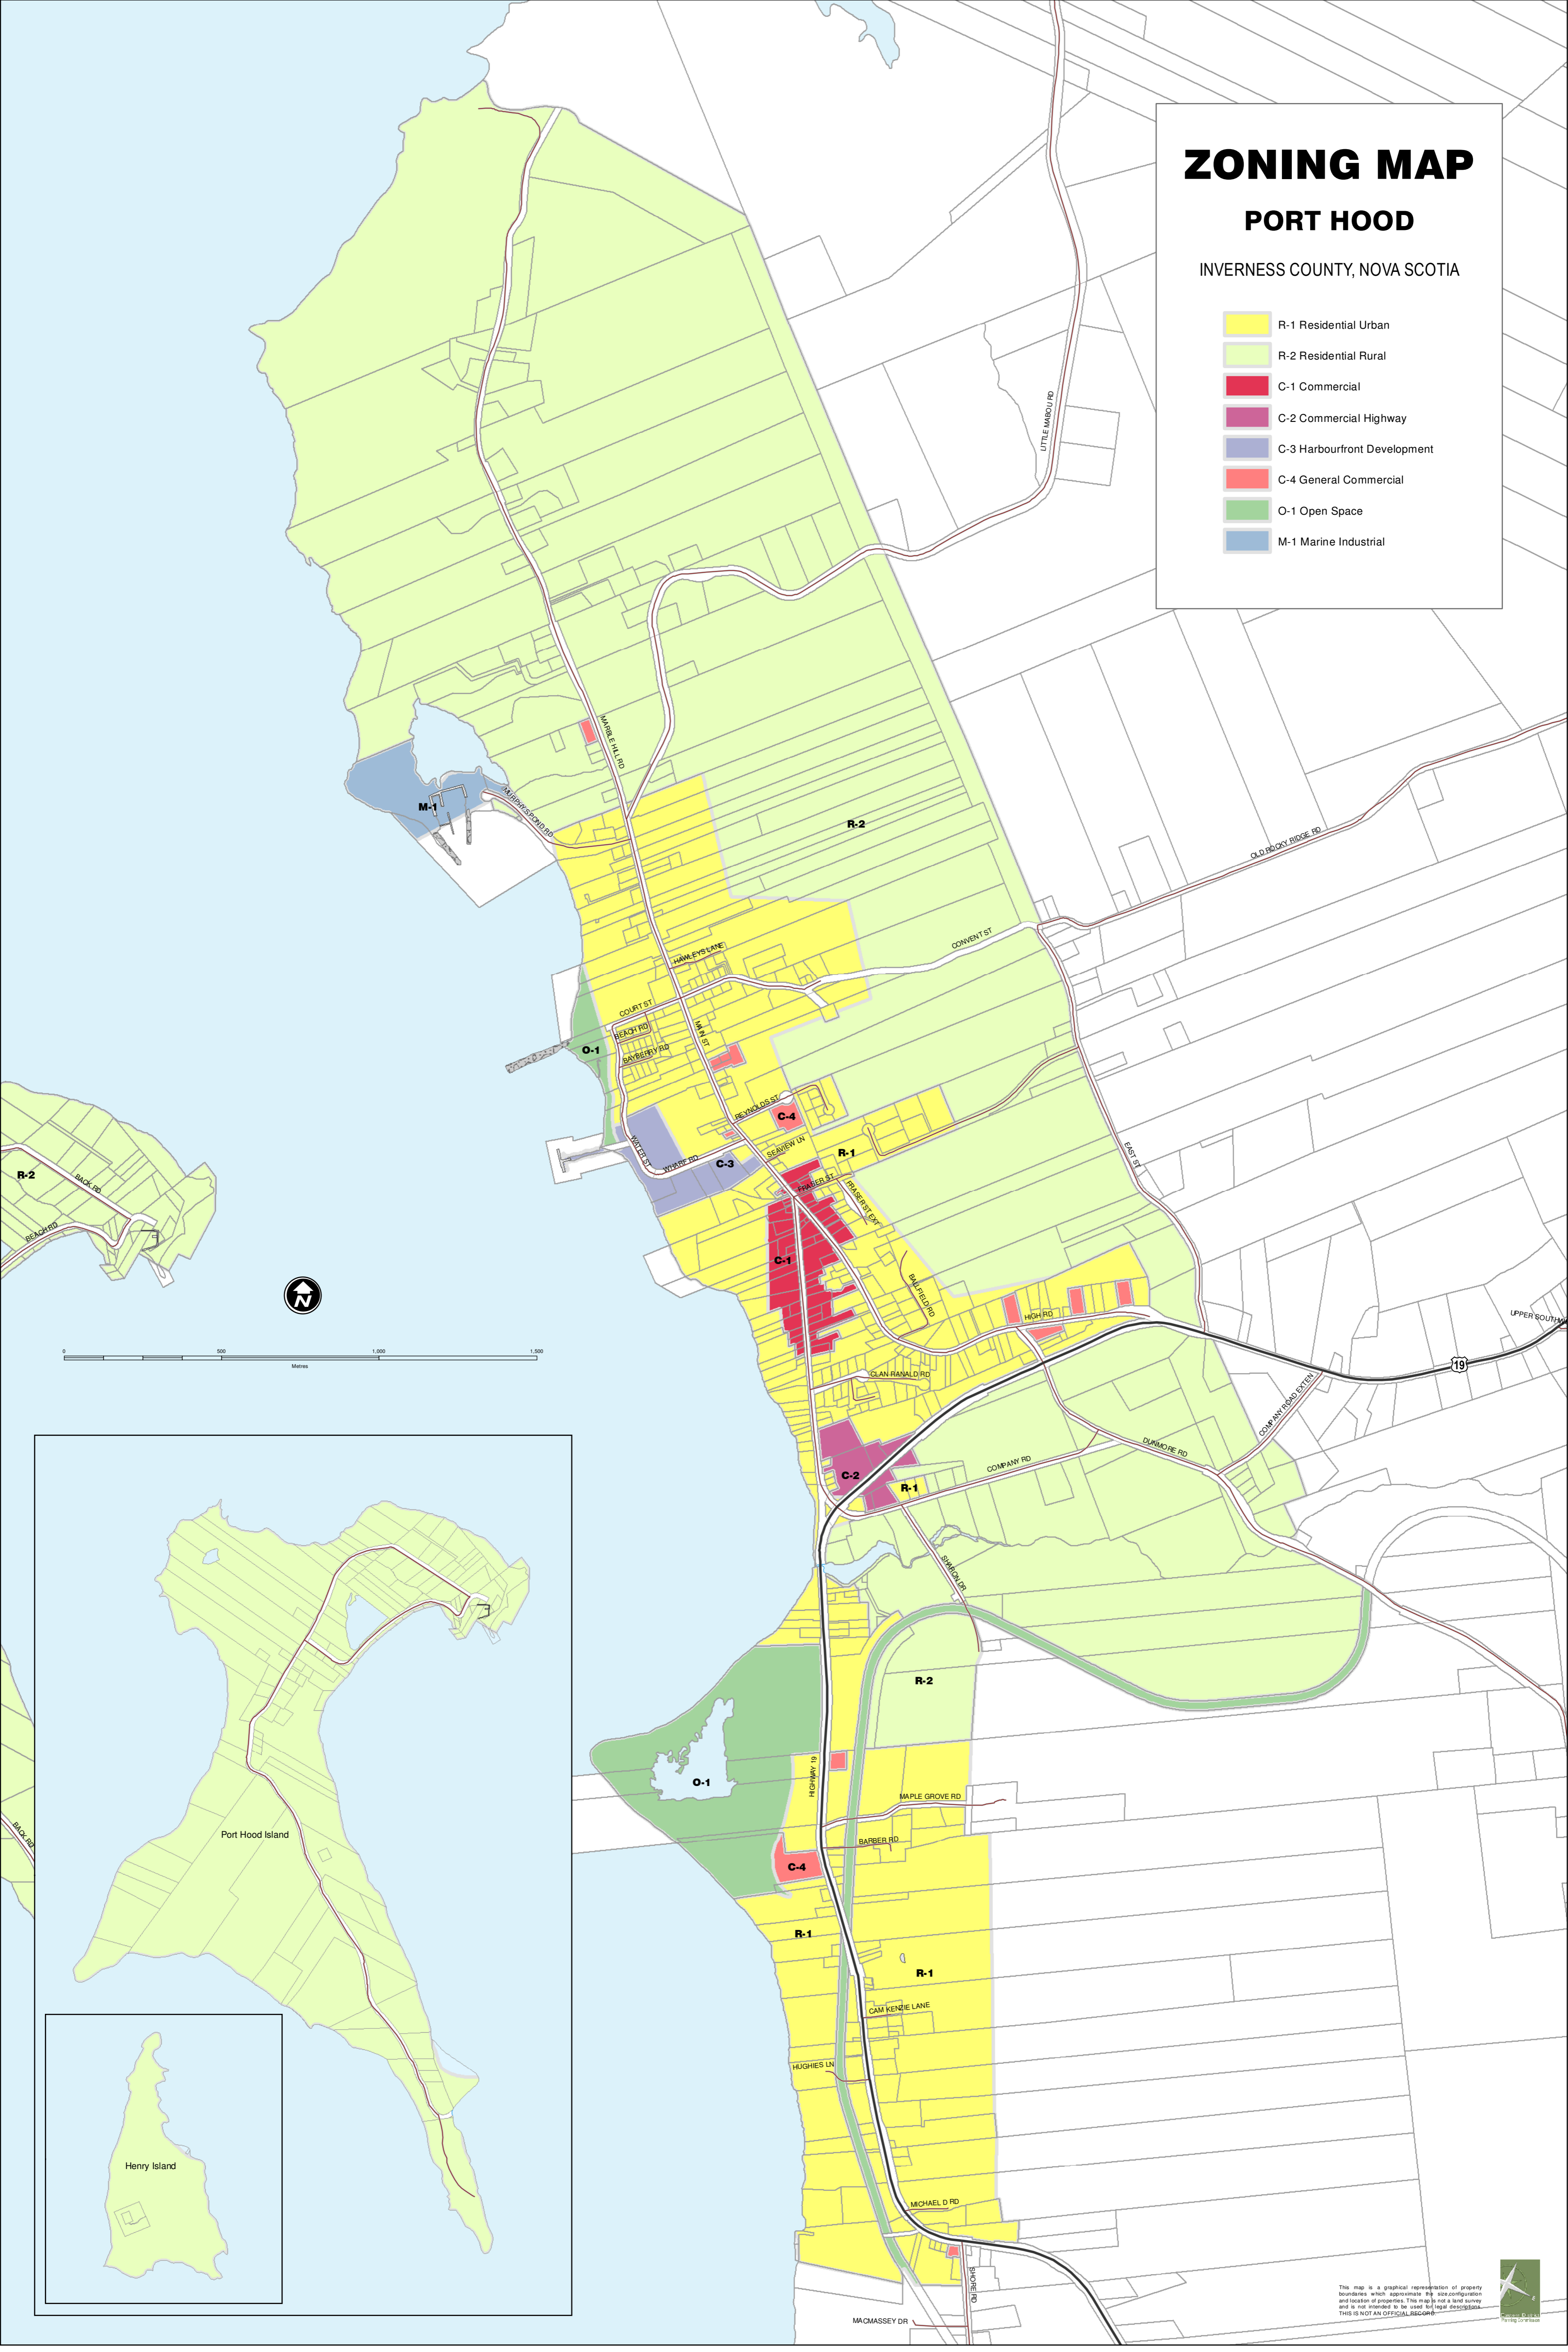

ZONING MAP

PORT HOOD

INVERNESS COUNTY, NOVA SCOTIA

- R-1 Residential Urban
- R-2 Residential Rural
- C-1 Commercial
- C-2 Commercial Highway
- C-3 Harbourfront Development
- C-4 General Commercial
- O-1 Open Space
- M-1 Marine Industrial