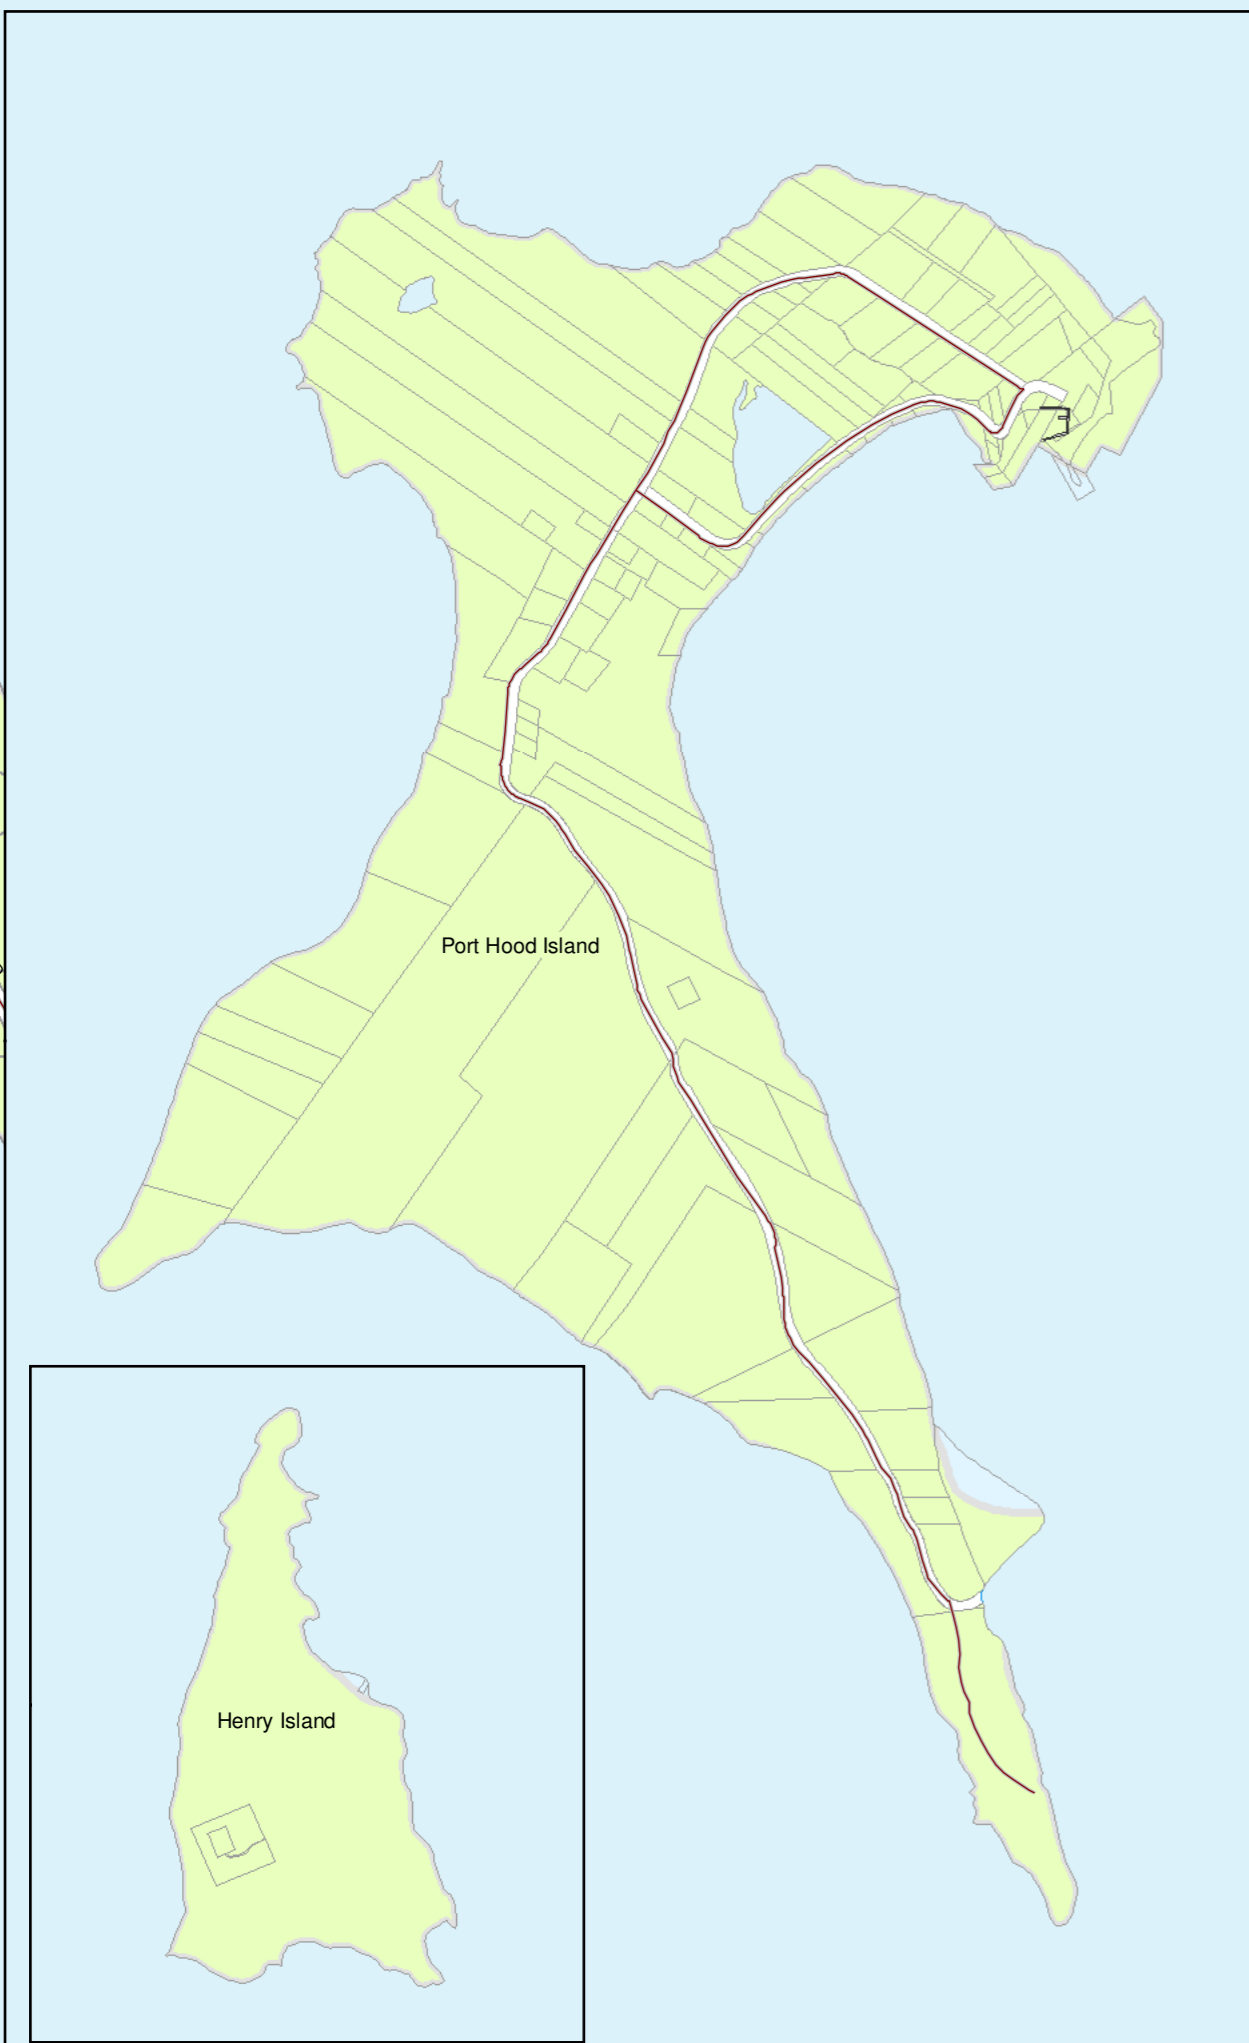

ZONING MAP

PORT HOOD

INVERNESS COUNTY, NOVA SCOTIA

- R-1 Residential Urban
- R-2 Residential Rural
- C-1 Commercial
- C-2 Commercial Highway
- C-3 Harbourfront Development
- C-4 General Commercial
- O-1 Open Space
- M-1 Marine Industrial