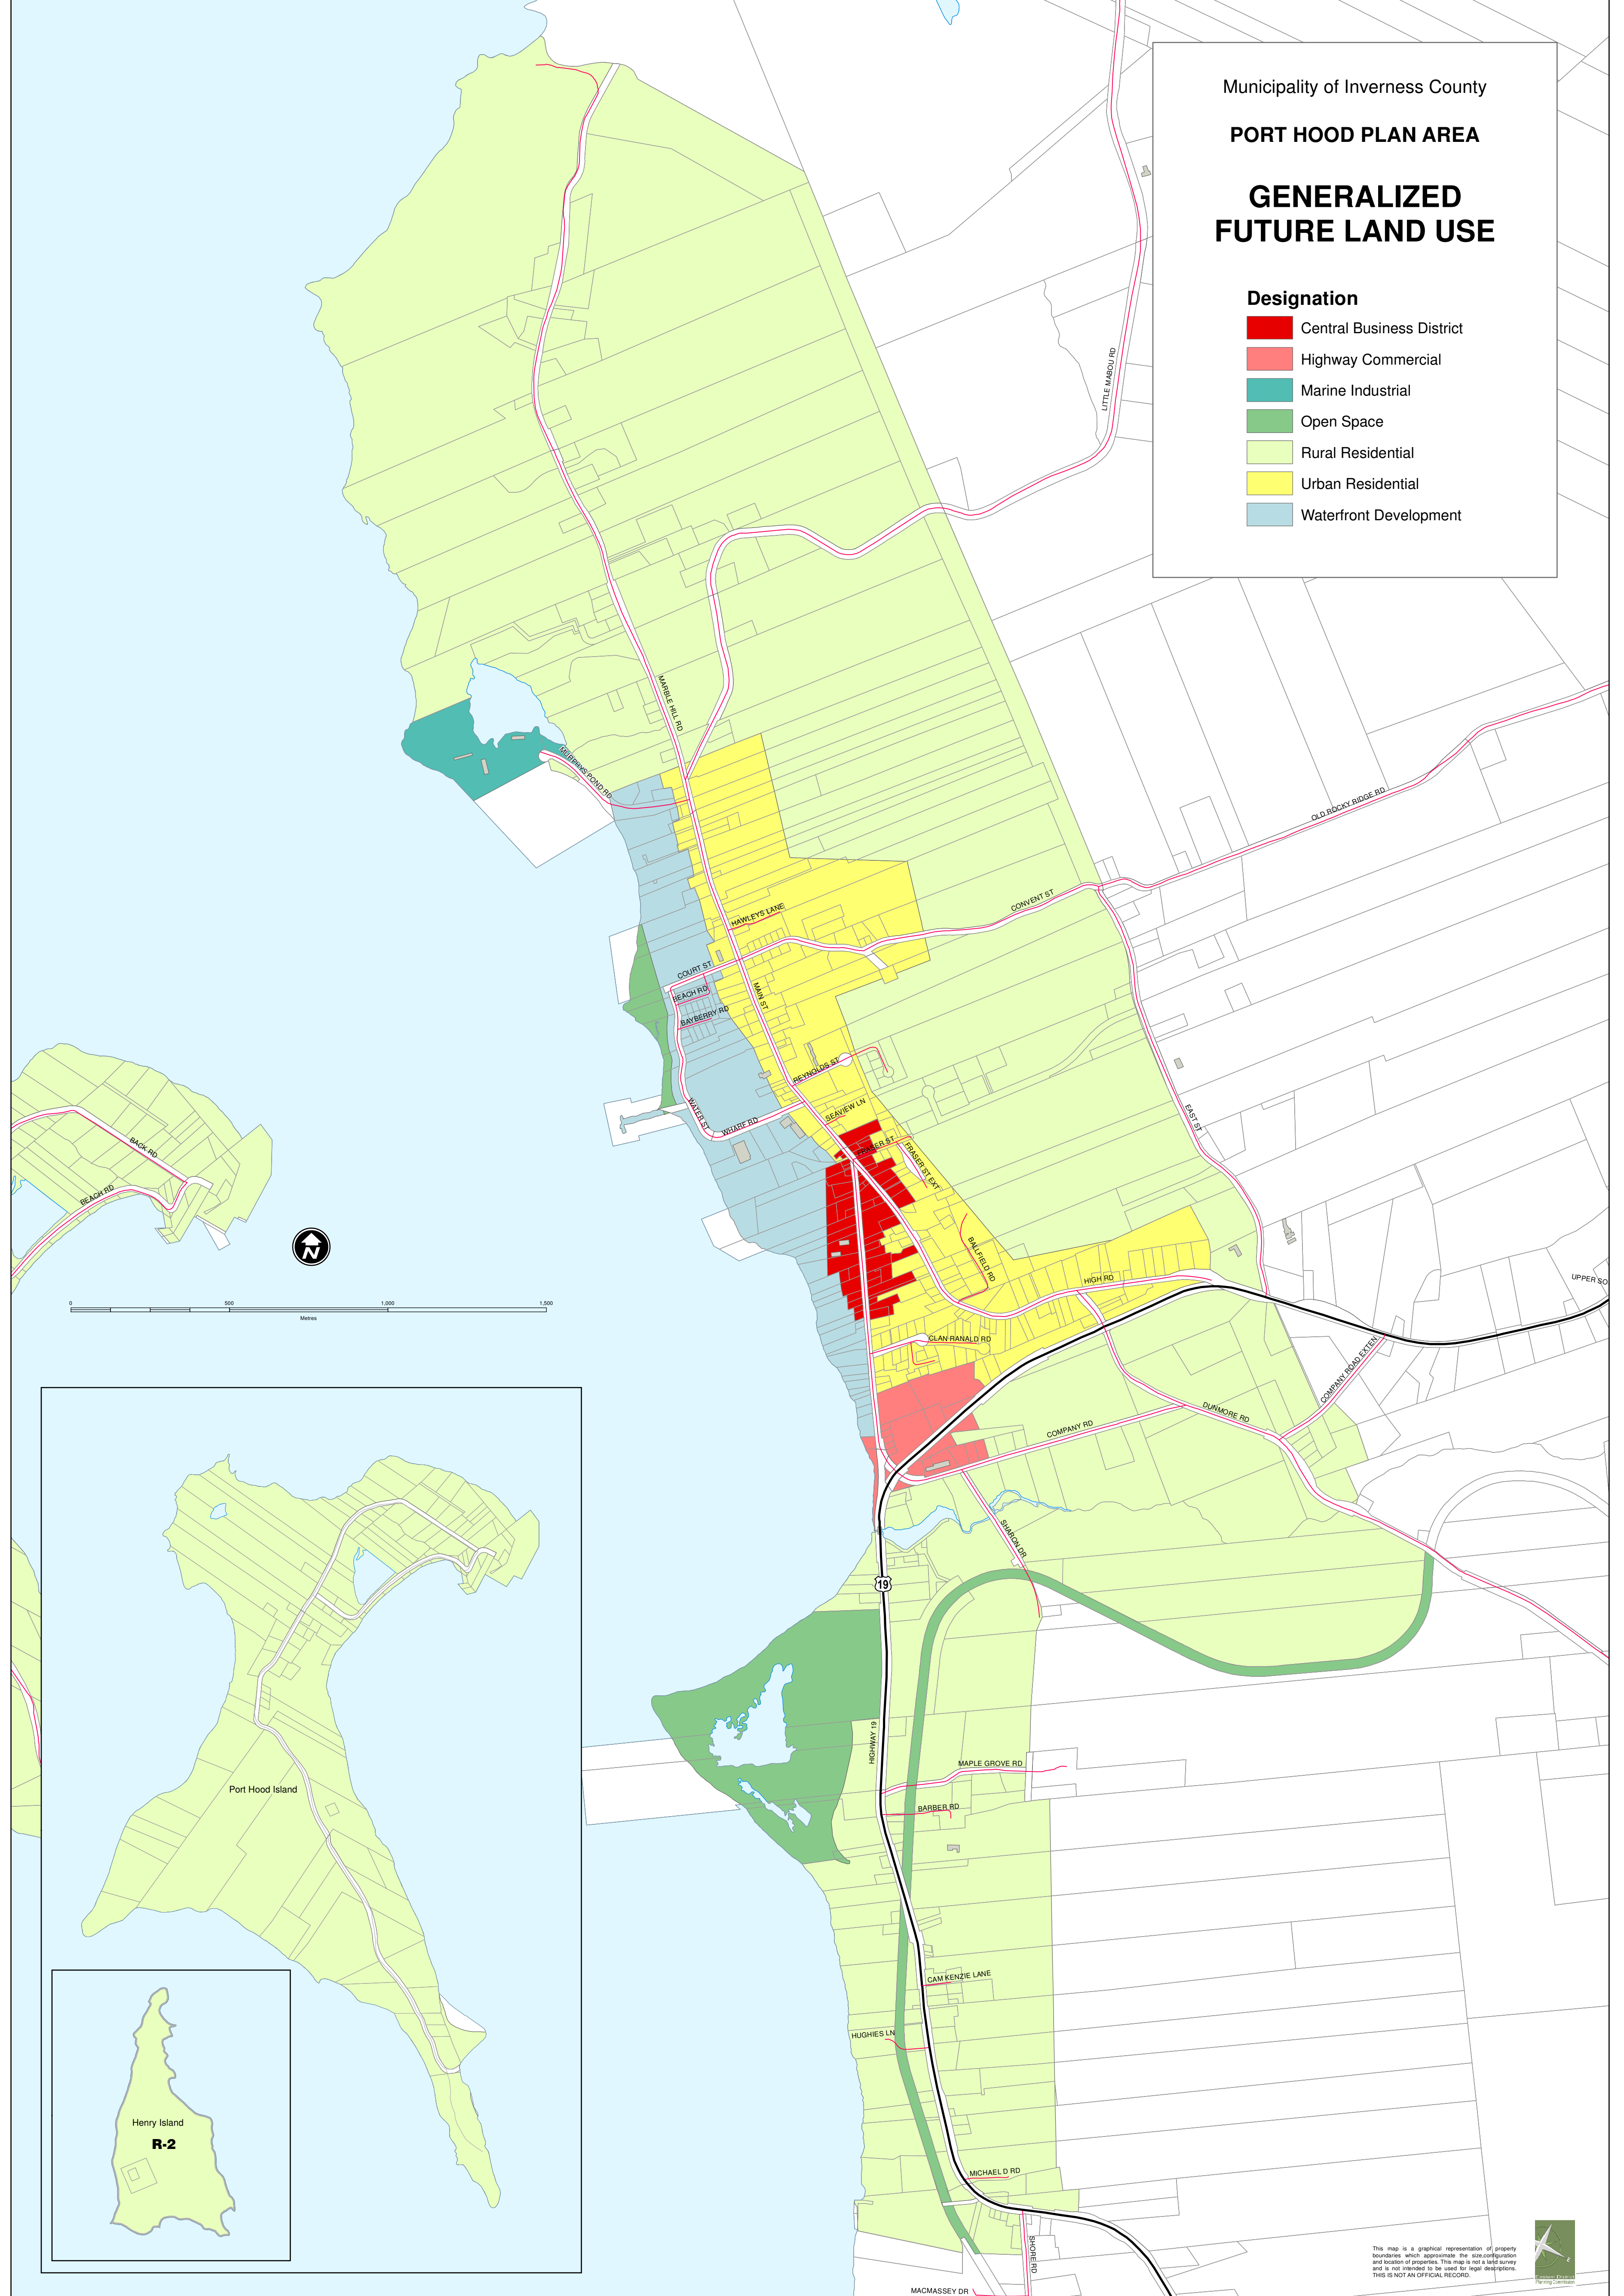

Municipality of Inverness County

PORT HOOD PLAN AREA

**GENERALIZED
FUTURE LAND USE**

Designation

- Central Business District
- Highway Commercial
- Marine Industrial
- Open Space
- Rural Residential
- Urban Residential
- Waterfront Development